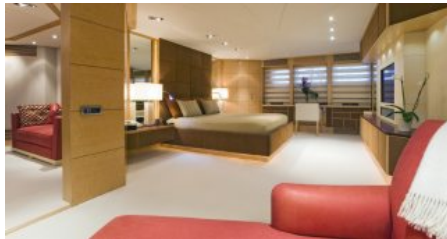

[More photos](#)

ENQUIRE NOW

+44 20 45 773 007
+1 646 905 0707
+33 749 41 21 53
+971 58 916 7360

info@yachthunter.com
yachthunter.com

Scan the QR code for more information