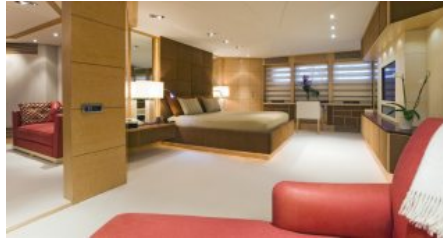

[More photos](#)

ENQUIRE NOW

+44 20 45 773 007
+1 646 905 0707
+33 749 41 21 53
+971 555 129 065

info@yachthunter.com
yachthunter.com

Scan the QR code for more information