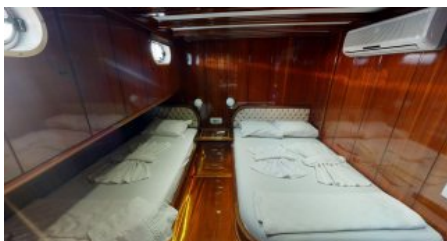

[More photos](#)

ENQUIRE NOW

+44 20 45 773 007
+33 749 41 21 53
+971 555 129 065
info@yachthunter.com
yachthunter.com

Scan the QR code for more information