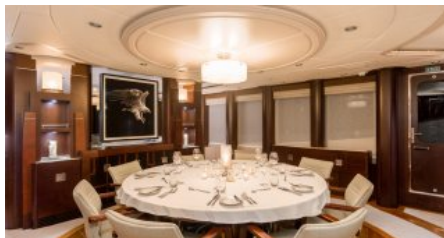

[More photos](#)

ENQUIRE NOW

+44 20 45 773 007
+1 646 905 0707
+33 749 41 21 53
+971 58 916 7360

info@yachthunter.com
yachthunter.com

Scan the QR code for more information