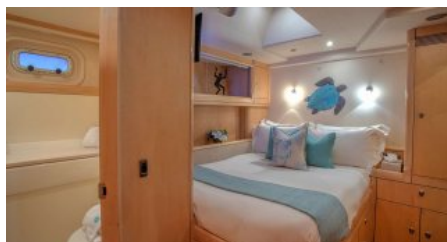

[More photos](#)

ENQUIRE NOW

+44 20 45 773 007
+1 646 905 0707
+33 749 41 21 53
+971 555 129 065

info@yachthunter.com
yachthunter.com

Scan the QR code for more information