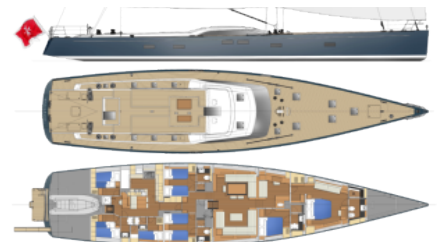

Yacht Name:

CROSSBOW

PRICE FROM
\$ 72 000 PER WEEK

YEAR BUILT
2016

CABINS
4

LENGTH
32m./(104'0")

CREW
5

BUILDER
Southern Wind Shipyard

LOCATION SUMMER
Mediterranean
LOCATION WINTER
The Caribbean
The Bahamas
North America

GUESTS
8

YACHT TYPE
Sail

SPECIFICATION

DIMENSIONS

LENGTH
31,7m.
BEAM
6,9m.
DRAFT
4,0m.

CONFIGURATION

MASTER
1
DOUBLE
2
TWIN
2
PULLMAN
1

SPEED

CRUISING SPEED
10,0 knots
MAXIMUM SPEED
11,0 knots

AMENITIES

Air Conditioning

TENDERS & TOYS

TENDERS 1 x Willams Sportjet tender-90HP (LOA 4.25m) p (Rotax jet engine) Tender Garage with rigid cover and launching system for Tender 2 x Removable stainless steel saddles with screw in plugs on the foredeck for tender TOYS 2x Water skis 2x Wakeboard 1x Knee board 2 x Inflatable SUP's 1x Inflatable biscuit Snorkelling equipment Fishing gear