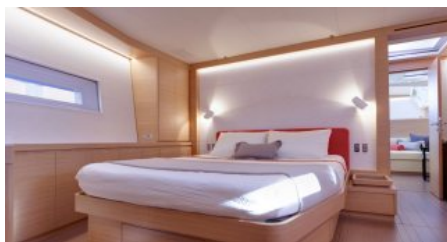

[More photos](#)

ENQUIRE NOW

+44 20 45 773 007
+1 646 905 0707
+33 749 41 21 53
+971 58 916 7360

info@yachthunter.com
yachthunter.com

Scan the QR code for more information