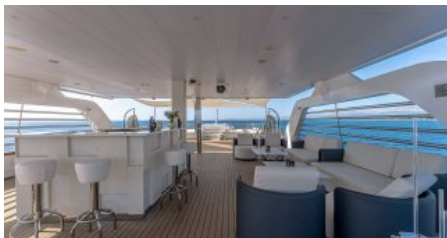

LENGTH
49m./(160'5")

CREW
11

SPEED

CRUISING SPEED
10,0 knots

BUILDER

CHARTER DESTINATIONS
Mediterranean

GUESTS
30

YACHT TYPE
Motor