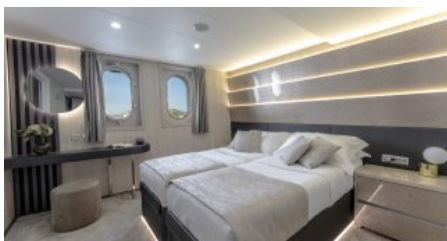

[More photos](#)

ENQUIRE NOW

+44 20 45 773 007
+1 646 905 0707
+33 749 41 21 53
+971 58 916 7360

info@yachthunter.com
yachthunter.com

Scan the QR code for more information