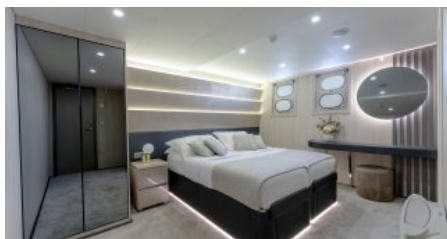

[More photos](#)

ENQUIRE NOW

+44 20 45 773 007
+1 646 905 0707
+33 749 41 21 53
+971 58 916 7360

info@yachthunter.com
yachthunter.com

Scan the QR code for more information