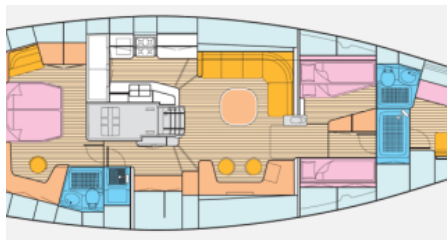

Yacht Name:

**CONSTANTER****PRICE FROM  
€ 18 000 PER WEEK**YEAR BUILT / REFIT  
2002 / 2018CABINS  
3LENGTH  
20m./(65'7")CREW  
2BUILDER  
Nautor's SwanLOCATION SUMMER  
Mediterranean  
LOCATION WINTER  
The CaribbeanGUESTS  
6YACHT TYPE  
Sail**SPECIFICATION****DIMENSIONS**LENGTH  
20,0m.  
BEAM  
5,3m.  
DRAFT  
2,3m.**CONFIGURATION**DOUBLE  
1  
TWIN  
2**SPEED**CRUISING SPEED  
9,0 knots  
MAXIMUM SPEED  
13,0 knots**AMENITIES**Air Conditioning, WiFi  
TENDERS & TOYSNew tender 2021 - Highfield Alu 10 2 inflatable RED PADDLE Co. Paddleboards Wakeboard and tow line 6 Mares Snorkeling equipment  
Fishing gear