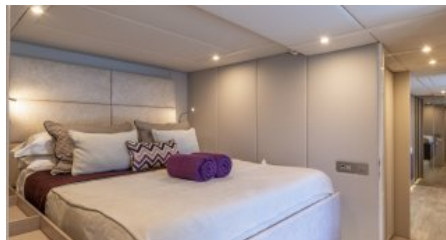

[More photos](#)

ENQUIRE NOW

+44 20 45 773 007
+1 646 905 0707
+33 749 41 21 53
+971 555 129 065

info@yachthunter.com
yachthunter.com

Scan the QR code for more information