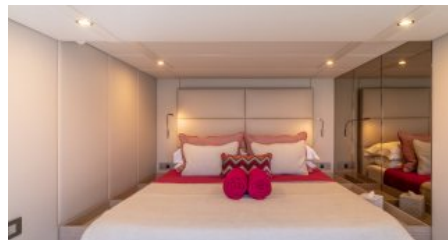

[More photos](#)

ENQUIRE NOW

+44 20 45 773 007
+1 646 905 0707
+33 749 41 21 53
+971 555 129 065

info@yachthunter.com
yachthunter.com

Scan the QR code for more information