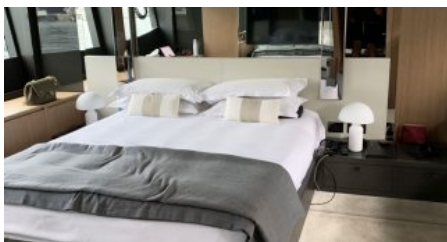

[More photos](#)

ENQUIRE NOW

+44 20 45 773 007
+1 646 905 0707
+33 749 41 21 53
+971 58 916 7360

info@yachthunter.com
yachthunter.com

Scan the QR code for more information