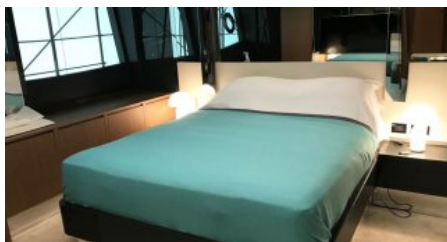

[More photos](#)

ENQUIRE NOW

+44 20 45 773 007
+1 646 905 0707
+33 749 41 21 53
+971 58 916 7360

info@yachthunter.com
yachthunter.com

Scan the QR code for more information