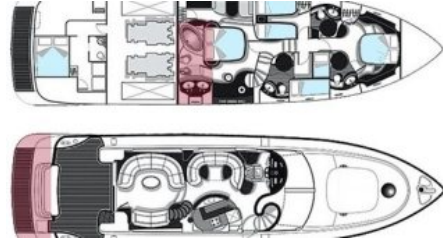

[More photos](#)

ENQUIRE NOW

+44 20 45 773 007
+1 646 905 0707
+33 749 41 21 53
+971 555 129 065

info@yachthunter.com
yachthunter.com

Scan the QR code for more information