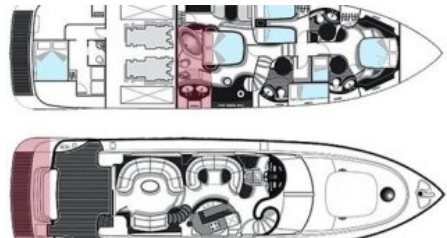

CREW
3

CHARTER DESTINATIONS
Mediterranean

YACHT TYPE
Motor

SPECIFICATION

DIMENSIONS

LENGTH
21,7m.
BEAM
5,4m.
DRAFT
1,7m.

CONFIGURATION

DOUBLE
2
TWIN
1
CONVERTIBLE
1

SPEED

CRUISING SPEED
24,0 knots
MAXIMUM SPEED
35,0 knots

AMENITIES

Air Conditioning, WiFi

TENDERS & TOYS

1 x Tender boat (inflatable) NOVURANIA 3.40m with Yamaha 40 HP outboard 1 x JET SKI SEA DOO SPARK 90 HP (available from April 2020)
1 x SEA BOB* 1 x Seascooter SEADOO RS3* 1 x Water Skis 1 x Tube Snorkeling & Fishing Gear 1 x SUP* Additional Towable Sea Toys* *
FREE On Request, prior to booking only