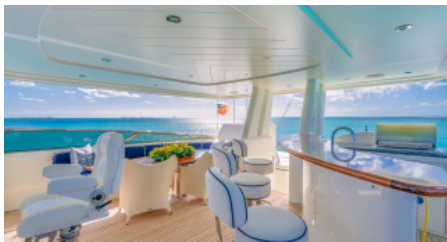

[More photos](#)

ENQUIRE NOW

+44 20 45 773 007
+33 749 41 21 53
+971 555 129 065
info@yachthunter.com
yachthunter.com

Scan the QR code for more information