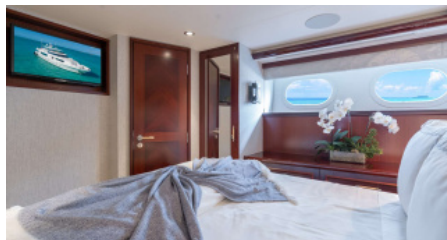

[More photos](#)

ENQUIRE NOW

+44 20 45 773 007
+33 749 41 21 53
+971 555 129 065
info@yachthunter.com
yachthunter.com

Scan the QR code for more information