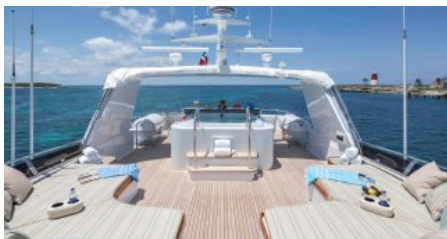

**SPEED**

CRUISING SPEED  
12,0 knots  
MAXIMUM SPEED  
17,0 knots

**AMENITIES**

Air Conditioning, Jacuzzi, Gym, Stabilisers underway, WiFi

**TENDERS & TOYS**

32' Edgewater fully equipped for deep sea fishing or exploring with twin Yamaha 300 HP outboards. Tournament ready fishing Rods and Reels 17' Novurania tender with a 90HP Yamaha (2) SeaDoo wave runners (2) SeaDoo water scooters Paddleboards Wake Board and Water Ski selection Large selection of quality snorkel equipment and wet suits 2 kayaks (one see through clear hull for reef exploring) Inflatable tow rings Swim platform with a solid ladder for easy access to the water Deck shower Outdoor Movie theater Golf Mat with biodegradable fish food golf balls