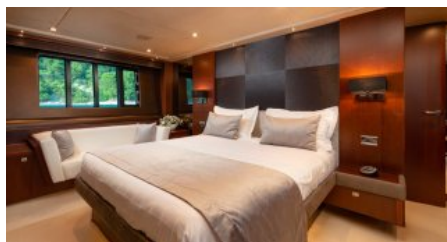

[More photos](#)

ENQUIRE NOW

+44 20 45 773 007
+1 646 905 0707
+33 749 41 21 53
+971 58 916 7360

info@yachthunter.com
yachthunter.com

Scan the QR code for more information