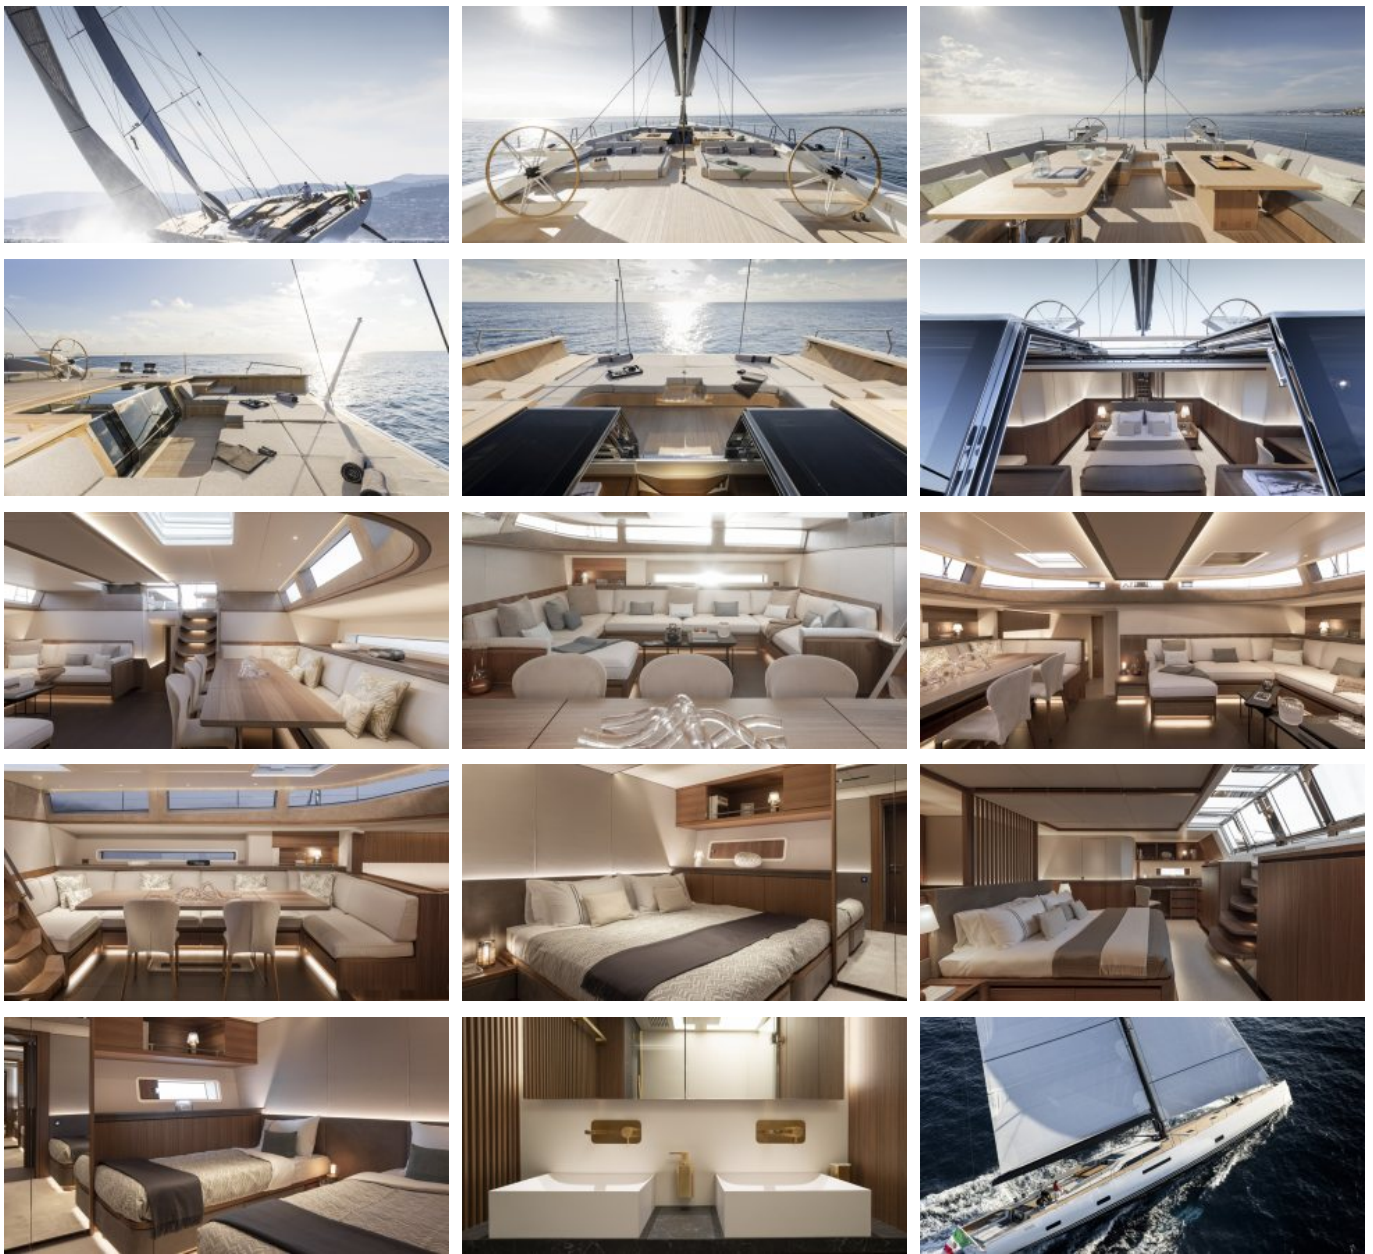

[More photos](#)

ENQUIRE NOW

+44 20 45 773 007

+1 646 905 0707

+33 749 41 21 53

+971 58 916 7360

info@yachthunter.com
yachthunter.com

Scan the QR code for more information