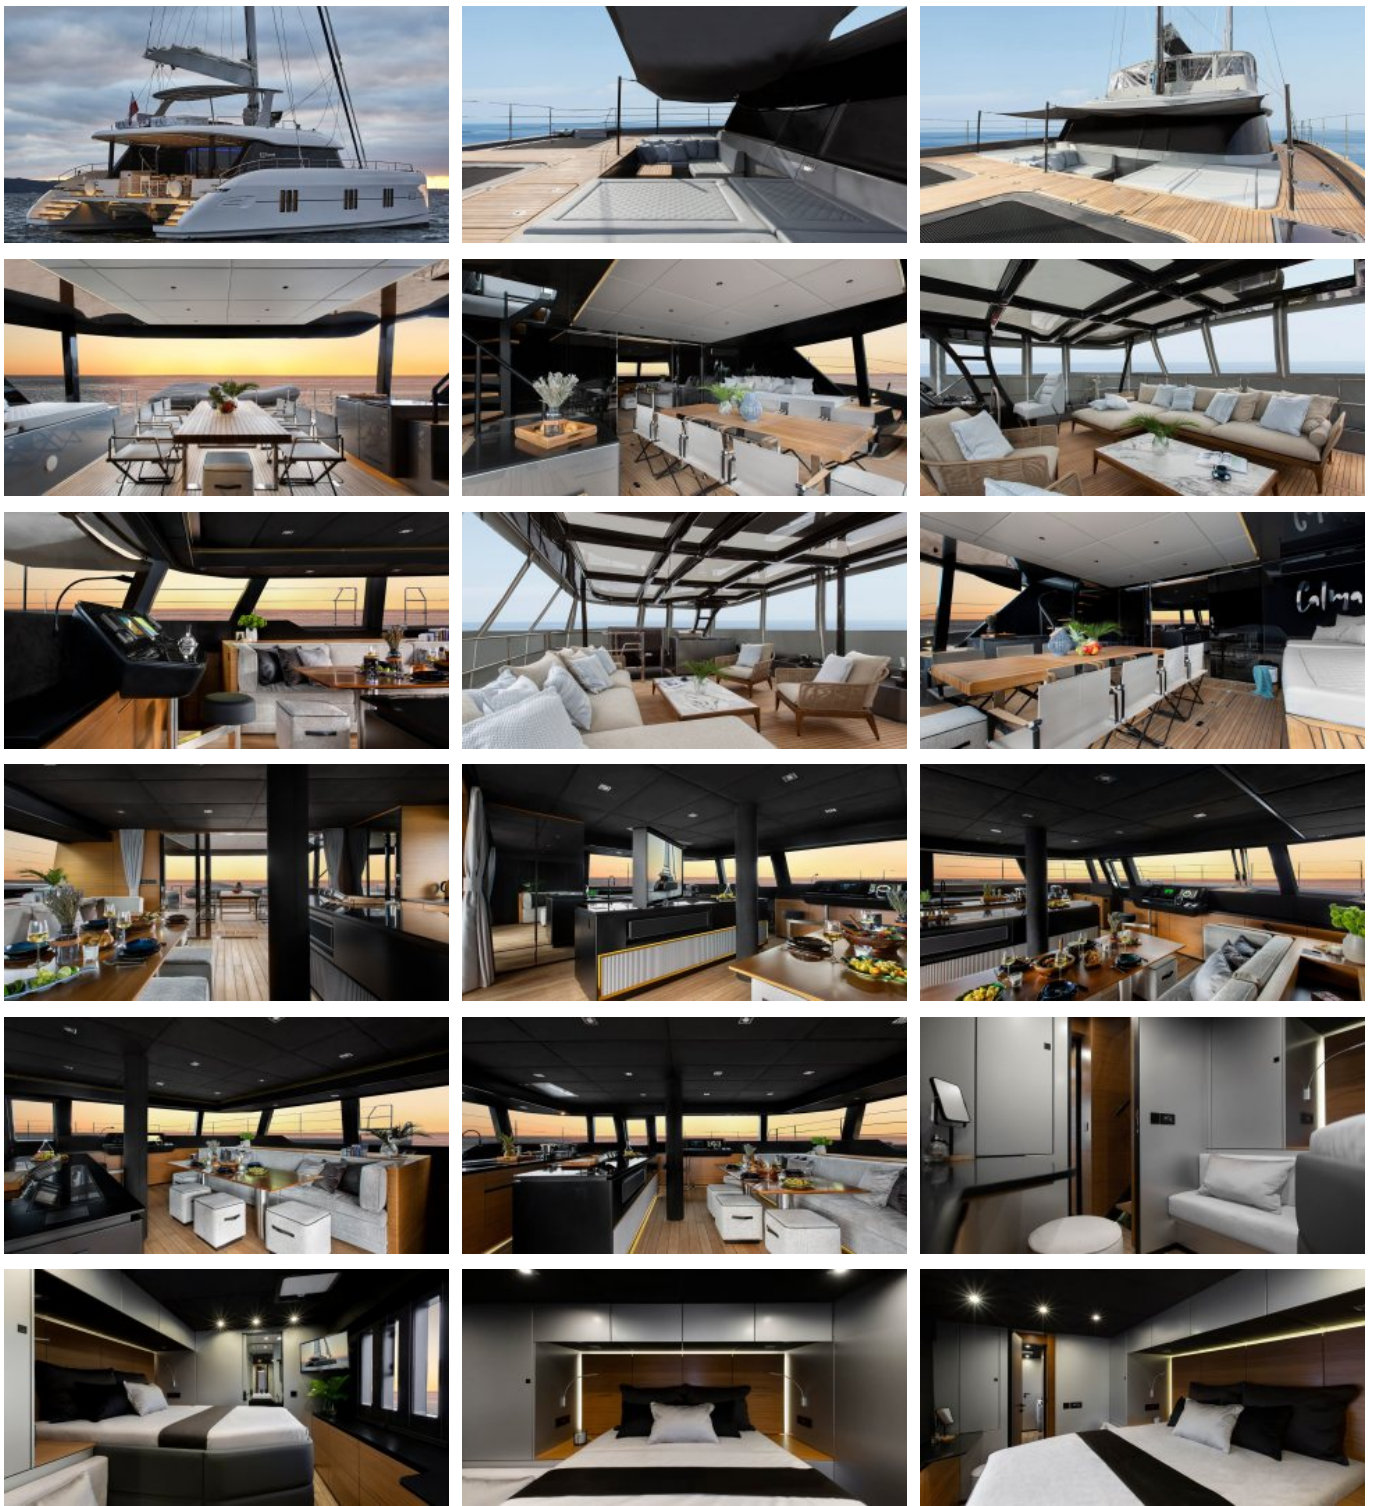

[More photos](#)

ENQUIRE NOW

+44 20 45 773 007
+1 646 905 0707
+33 749 41 21 53
+971 58 916 7360

info@yachthunter.com
yachthunter.com

Scan the QR code for more information