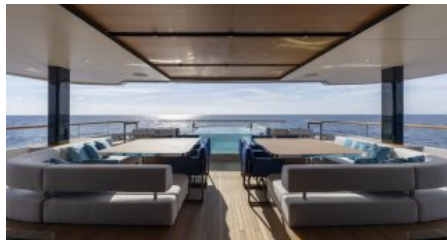

Tenders: Novamarine BS120 12.5m luxury chase tender (14 person capacity) Williams 445 diesel jet tender Toys: Sea-Doo GTR-X RS300 (2 person) Sea-Doo Wake 170 iDF with sound system (2 person) 2x SeaBob F5 SR Cam System with 2 integrated cameras 1x SeaBob F5 Lift eFoil x4 Inflatable stand up paddle boards (two with windsurf set up) Tahaa inflatable kayak (2 person) Oceandreams floating beach (4x2m) Oceandreams anti jellyfish pool (4x2m) Airhead wakeboard Nautiboy inflatable swim platform extender Bestway CoolerZ armchair lounge Towables: Jobe chaser banana (4 person) Jobe Sea-esta sofa (3 person) Jobe kickflip (2 person) Jobe crusher donut (1 person) Snorkelling Equipment: x6 Adult sets x6 Childrens sets