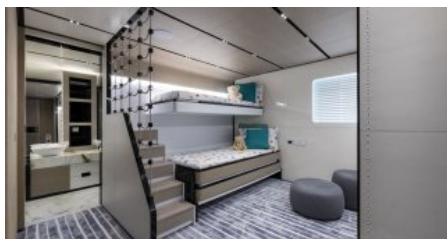

Tenders: Novamarine BS120 12.5m luxury chase tender (14 person capacity) Williams 445 diesel jet tender Toys: Sea-Doo GTR-X RS300 (2 person) Sea-Doo Wake 170 iDF with sound system (2 person) 2x SeaBob F5 SR Cam System with 2 integrated cameras 1x SeaBob F5 Lift eFoil x4 Inflatable stand up paddle boards (two with windsurf set up) Tahaa inflatable kayak (2 person) Oceandreams floating beach (4x2m) Oceandreams anti jellyfish pool (4x2m) Airhead wakeboard Nautiboy inflatable swim platform extender Bestway CoolerZ armchair lounge Towables: Jobe chaser banana (4 person) Jobe Sea-esta sofa (3 person) Jobe kickflip (2 person) Jobe crusher donut (1 person) Snorkelling Equipment: x6 Adult sets x6 Childrens sets