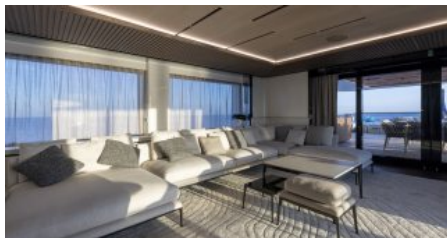

Tenders: Novamarine BS120 12.5m luxury chase tender (14 person capacity) Williams 445 diesel jet tender Toys: Sea-Doo GTR-X RS300 (2 person) Sea-Doo Wake 170 iDF with sound system (2 person) 2x SeaBob F5 SR Cam System with 2 integrated cameras 1x SeaBob F5 Lift eFoil x4 Inflatable stand up paddle boards (two with windsurf set up) Tahaa inflatable kayak (2 person) Oceandreams floating beach (4x2m) Oceandreams anti jellyfish pool (4x2m) Airhead wakeboard Nautiboy inflatable swim platform extender Bestway CoolerZ armchair lounge Towables: Jobe chaser banana (4 person) Jobe Sea-esta sofa (3 person) Jobe kickflip (2 person) Jobe crusher donut (1 person) Snorkelling Equipment: x6 Adult sets x6 Childrens sets