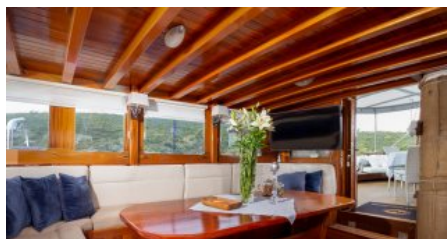

[More photos](#)

ENQUIRE NOW

+44 20 45 773 007

+33 749 41 21 53

+971 555 129 065

info@yachthunter.com
yachthunter.com

Scan the QR code for more information