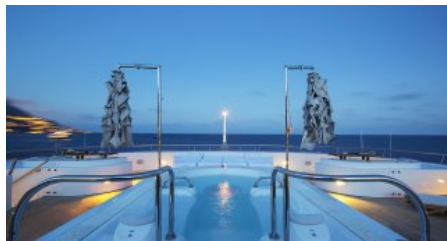

SPEED

CRUISING SPEED
13,0 knots
MAXIMUM SPEED
15,0 knots

AMENITIES

Air Conditioning, Gym, Jacuzzi, Elevator, Stabilisers at anchor, WiFi, Stabilisers underway

TENDERS & TOYS

TENDERS: 13m Pirelli tender 5.5m Castoldi jet tender. New 6.7m Yachtwerft Tender TOYS: 2x Seadoo Waverunners 2x Seabobs F5 (Various Towables- Qty 1 Jobe Storm, Qty 1 Equilibrium, Qty 1 Jobe Madness, Qty 1 Jobe Airstream, Qty 1 Jobe Lunar, Qty 1 Jobe Chaser B, Qty 1 Jobe Thunder, Qty 1 Jobe Banana) 2x Jobe Inflatable Stand Up Paddle Board 2x Inflatable Kayak, Aquaglide Trampoline 2x E-foils