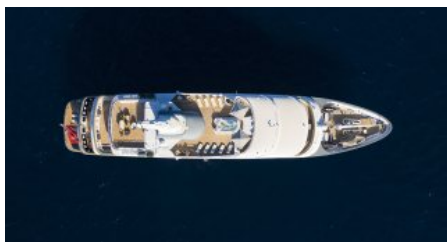

SPEED

CRUISING SPEED
13,0 knots
MAXIMUM SPEED
15,0 knots

AMENITIES

Air Conditioning, Gym, Jacuzzi, Elevator, Stabilisers at anchor, WiFi, Stabilisers underway

TENDERS & TOYS

TENDERS: 13m Pirelli tender 5.5m Castoldi jet tender. New 6.7m Yachtwerft Tender TOYS: 2x Seadoo Waverunners 2x Seabobs F5 (Various Towables- Qty 1 Jobe Storm, Qty 1 Equilibrium, Qty 1 Jobe Madness, Qty 1 Jobe Airstream, Qty 1 Jobe Lunar, Qty 1 Jobe Chaser B, Qty 1 Jobe Thunder, Qty 1 Jobe Banana) 2x Jobe Inflatable Stand Up Paddle Board 2x Inflatable Kayak, Aquaglide Trampoline 2x E-foils