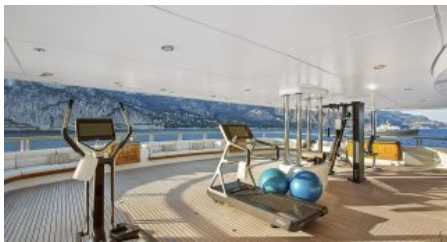

SPEED

CRUISING SPEED
13,0 knots
MAXIMUM SPEED
15,0 knots

AMENITIES

Air Conditioning, Gym, Jacuzzi, Elevator, Stabilisers at anchor, WiFi, Stabilisers underway

TENDERS & TOYS

TENDERS: 13m Pirelli tender 5.5m Castoldi jet tender. New 6.7m Yachtwerft Tender TOYS: 2x Seadoo Waverunners 2x Seabobs F5 (Various Towables- Qty 1 Jobe Storm, Qty 1 Equilibrium, Qty 1 Jobe Madness, Qty 1 Jobe Airstream, Qty 1 Jobe Lunar, Qty 1 Jobe Chaser B, Qty 1 Jobe Thunder, Qty 1 Jobe Banana) 2x Jobe Inflatable Stand Up Paddle Board 2x Inflatable Kayak, Aquaglide Trampoline 2x E-foils