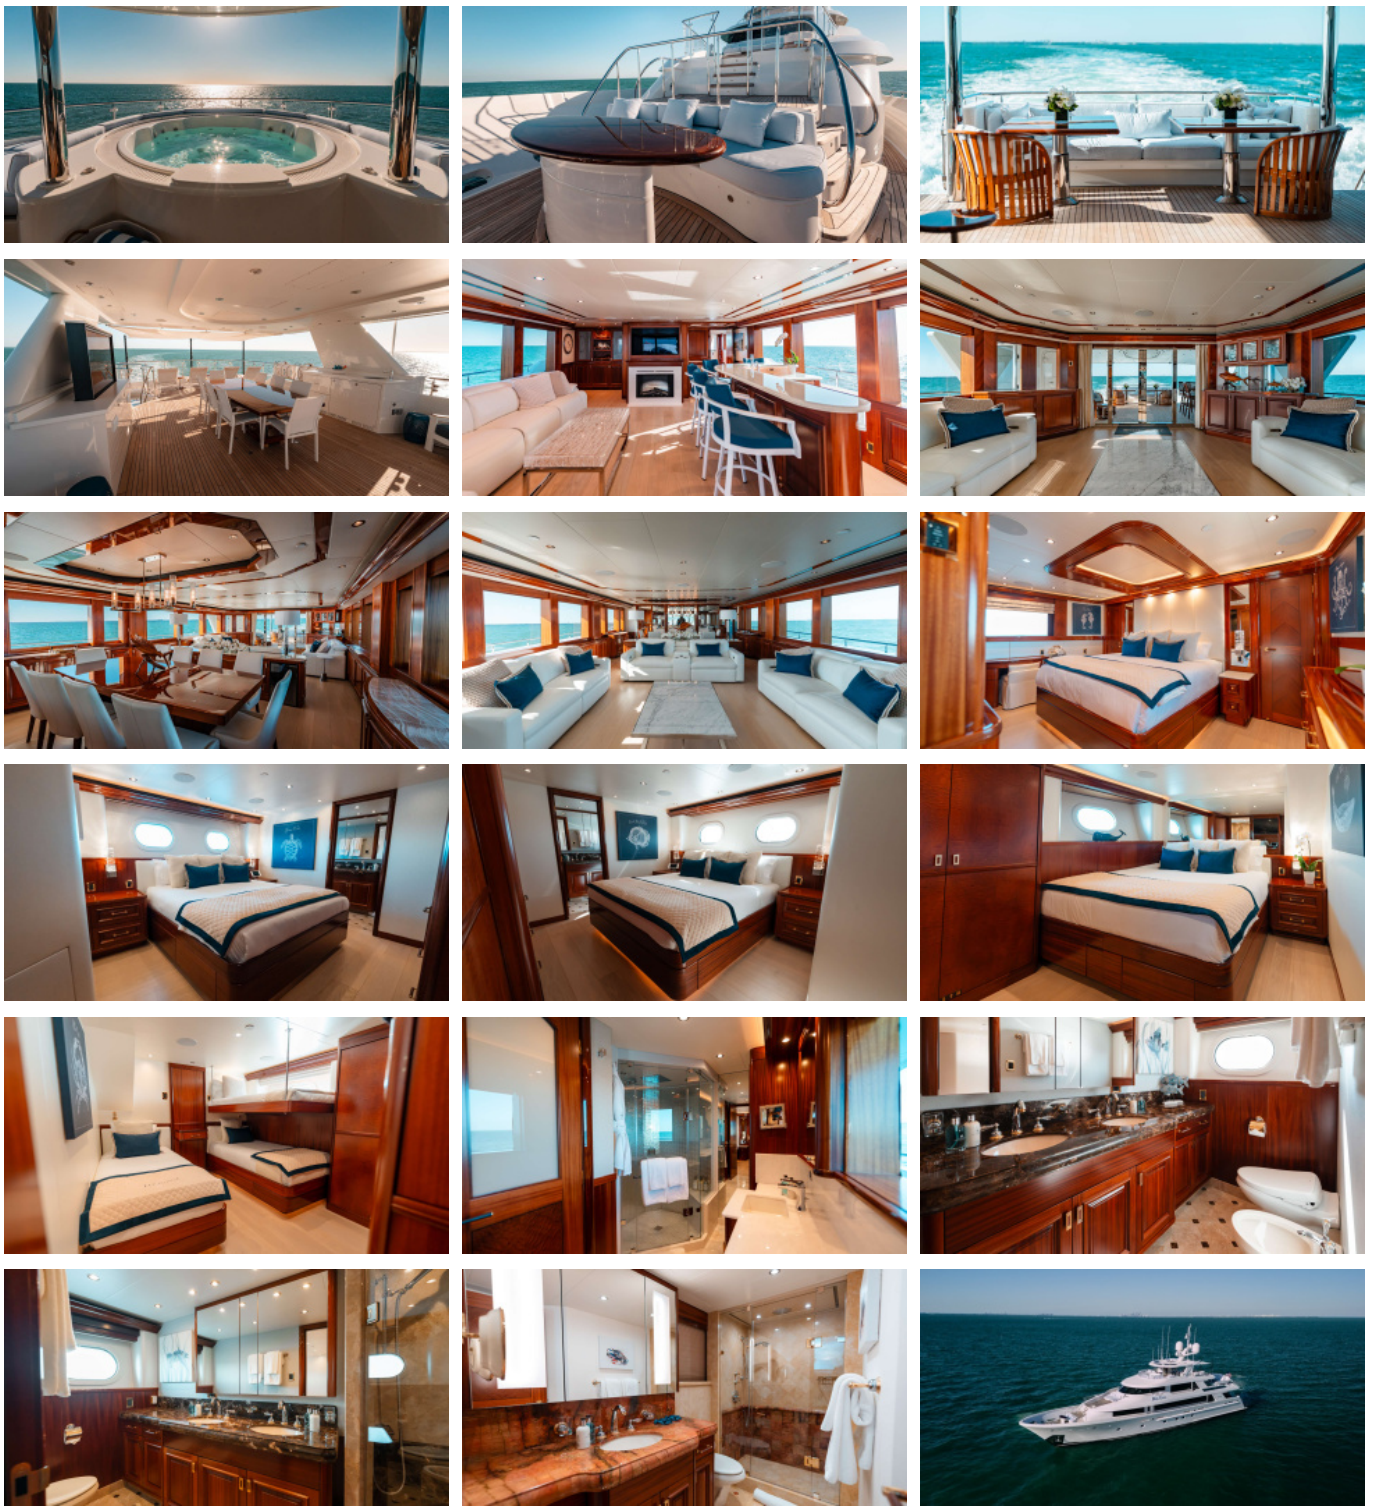

[More photos](#)

ENQUIRE NOW

+44 20 45 773 007
+33 749 41 21 53
+971 555 129 065
info@yachthunter.com
yachthunter.com

Scan the QR code for more information