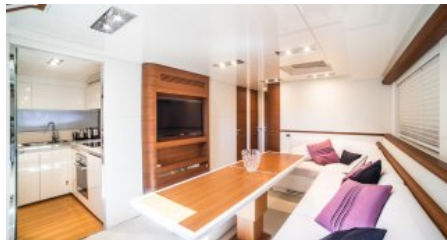

[More photos](#)

ENQUIRE NOW

+44 20 45 773 007
+33 749 41 21 53
+971 555 129 065
info@yachthunter.com
yachthunter.com

Scan the QR code for more information