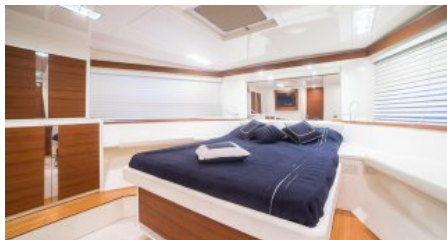

[More photos](#)

ENQUIRE NOW

+44 20 45 773 007
+33 749 41 21 53
+971 555 129 065
info@yachthunter.com
yachthunter.com

Scan the QR code for more information