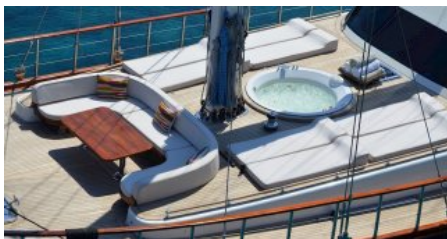

[More photos](#)

ENQUIRE NOW

+44 20 45 773 007
+1 646 905 0707
+33 749 41 21 53
+971 555 129 065

info@yachthunter.com
yachthunter.com

Scan the QR code for more information