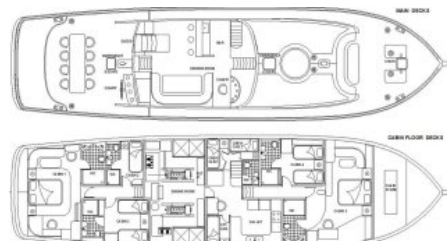

CHARTER DESTINATIONS
Greece
Turkey

GUESTS
9

YACHT TYPE
Sail

SPECIFICATION

DIMENSIONS

LENGTH
30,0m.
BEAM
7,2m.
DRAFT
2,6m.

CONFIGURATION

DOUBLE
2
TWIN
2

SPEED

CRUISING SPEED
13,0 knots
MAXIMUM SPEED
15,0 knots

AMENITIES

Air Conditioning, Jacuzzi

[More photos](#)

ENQUIRE NOW

+44 20 45 773 007
+1 646 905 0707
+33 749 41 21 53
+971 555 129 065

info@yachthunter.com
yachthunter.com