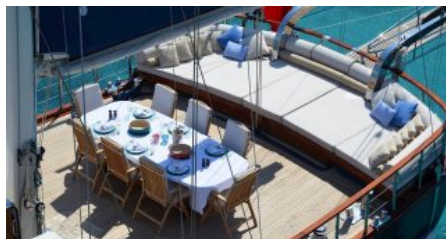

[More photos](#)

ENQUIRE NOW

+44 20 45 773 007
+1 646 905 0707
+33 749 41 21 53
+971 555 129 065

info@yachthunter.com
yachthunter.com

Scan the QR code for more information