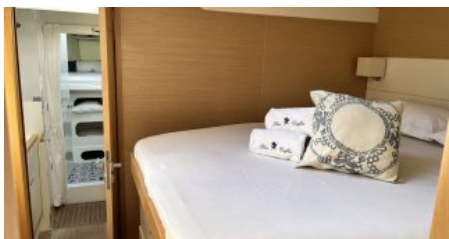

[More photos](#)

ENQUIRE NOW

+44 20 45 773 007

+1 646 905 0707

+33 749 41 21 53

+971 58 916 7360

info@yachthunter.com
yachthunter.com

Scan the QR code for more information