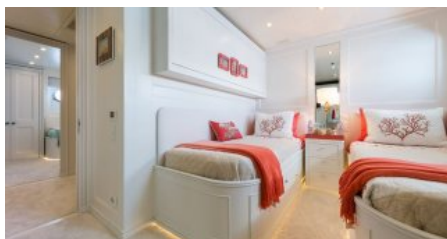

Air Conditioning, Jacuzzi, Gym, Approved RYA water sports centre, WiFi

TENDERS & TOYS

- 10m (32ft) Intrepid tender & day boat 2 x 300hp engines, side-boarding ladder for swimming and diving, fresh water, toilet, ample seating for guests, cooler box & Bluetooth stereo
- 5m (16ft) Zodiac RIB tender & ski boat 80hp outboard engine for quick maneuverability and beach landing
- 2 x Seabobs
- Yamaha 3-person WaveRunner (220hp)
- Jumbo custom-built Freestyle Cruiser triple-deck slide
- Assorted water skis & wakeboards
- Multiple towable inflatable toys, water mattresses, etc.
- Assorted snorkeling gear in all sizes
- Paddle boards / Stand-up paddles
- 1 x eFoil