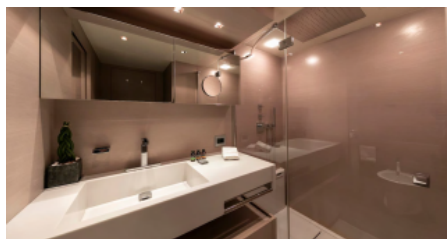

SPEED

CRUISING SPEED
26,5 knots
MAXIMUM SPEED
31,0 knots

AMENITIES

Air Conditioning, Wi-Fi, At-Anchor Stabilizers, Stabilizers Underway, Sun Deck, Sunpads, Satellite TV, Games Consoles

TOYS

Waverunner; Waverunners; Scooter; Sea Scooter; Sea-Scooter; Jetski; Jet-Ski; Seadoo; Sea Doo; Sea-Doo; Jet Ski, Waterskis; Water-Ski; Water-Skis; Waterski Adult; Water Ski, 1 x 2 seat Seadoo XPR Jet-Ski, F5S Seabob, Paddleboards, Water-Ski, Banana, Banana; Banana Boat; Doughnut; Inflatable Tube; Inflatable Sofa; Inflatable Couch; Towable Tubes; Hydrofoil Towable Board; Towable Toys, 1 x 2 seat Seadoo XPR Jet-Ski, F5S Seabob