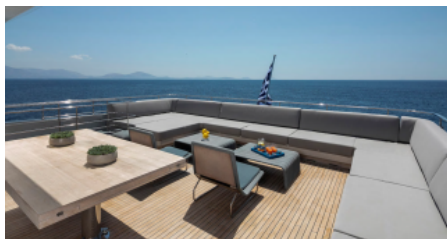

SPEED

CRUISING SPEED
26,5 knots
MAXIMUM SPEED
31,0 knots

AMENITIES

Air Conditioning, Wi-Fi, At-Anchor Stabilizers, Stabilizers Underway, Sun Deck, Sunpads, Satellite TV, Games Consoles

TOYS

Waverunner; Waverunners; Scooter; Sea Scooter; Sea-Scooter; Jetski; Jet-Ski; Seadoo; Sea Doo; Sea-Doo; Jet Ski, Waterskis; Water-Ski; Water-Skis; Waterski Adult; Water Ski, 1 x 2 seat Seadoo XPR Jet-Ski, F5S Seabob, Paddleboards, Water-Ski, Banana, Banana; Banana Boat; Doughnut; Inflatable Tube; Inflatable Sofa; Inflatable Couch; Towable Tubes; Hydrofoil Towable Board; Towable Toys, 1 x 2 seat Seadoo XPR Jet-Ski, F5S Seabob