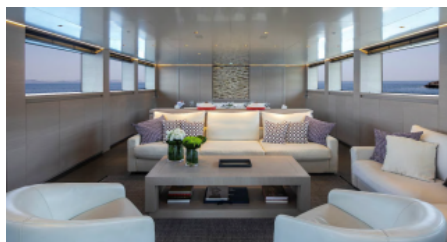

SPEED

CRUISING SPEED
26,5 knots
MAXIMUM SPEED
31,0 knots

AMENITIES

Air Conditioning, Wi-Fi, At-Anchor Stabilizers, Stabilizers Underway, Sun Deck, Sunpads, Satellite TV, Games Consoles

TOYS

Waverunner; Waverunners; Scooter; Sea Scooter; Sea-Scooter; Jetski; Jet-Ski; Seadoo; Sea Doo; Sea-Doo; Jet Ski, Waterskis; Water-Ski; Water-Skis; Waterski Adult; Water Ski, 1 x 2 seat Seadoo XPR Jet-Ski, F5S Seabob, Paddleboards, Water-Ski, Banana, Banana; Banana Boat; Doughnut; Inflatable Tube; Inflatable Sofa; Inflatable Couch; Towable Tubes; Hydrofoil Towable Board; Towable Toys, 1 x 2 seat Seadoo XPR Jet-Ski, F5S Seabob