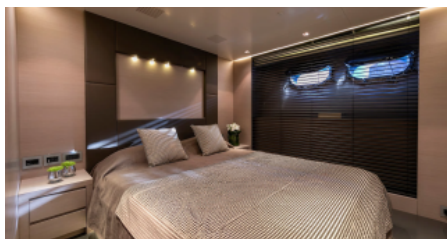

SPEED

CRUISING SPEED
26,5 knots
MAXIMUM SPEED
31,0 knots

AMENITIES

Air Conditioning, Wi-Fi, At-Anchor Stabilizers, Stabilizers Underway, Sun Deck, Sunpads, Satellite TV, Games Consoles

TOYS

Waverunner; Waverunners; Scooter; Sea Scooter; Sea-Scooter; Jetski; Jet-Ski; Seadoo; Sea Doo; Sea-Doo; Jet Ski, Waterskis; Water-Ski; Water-Skis; Waterski Adult; Water Ski, 1 x 2 seat Seadoo XPR Jet-Ski, F5S Seabob, Paddleboards, Water-Ski, Banana, Banana; Banana Boat; Doughnut; Inflatable Tube; Inflatable Sofa; Inflatable Couch; Towable Tubes; Hydrofoil Towable Board; Towable Toys, 1 x 2 seat Seadoo XPR Jet-Ski, F5S Seabob