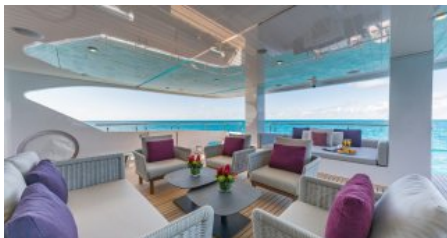

SPEED

CRUISING SPEED
12,0 knots
MAXIMUM SPEED
16,0 knots

AMENITIES

Jacuzzi, Air Conditioning, Gym, At-Anchor Stabilizers, Stabilizers Underway, Wi-Fi

TOYS

Waverunner; Waverunners; Scooter; Sea Scooter; Sea-Scooter; Jetski; Jet-Ski; Seadoo; Sea Doo; Sea-Doo; Jet Ski, Wake Board; Wake Boards; Wakeskate; Wakeboard, Waterskis; Water-Ski; Water-Skis; Waterski Adult; Water Ski, Flyboard; Hoverboard; Hover-board; Hover board; Fly Board, Jet Boots; Jetboots