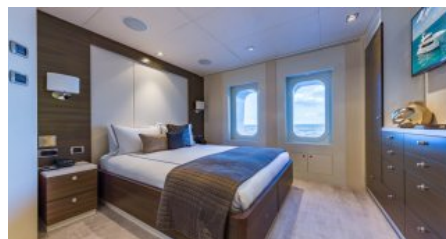

[More photos](#)

ENQUIRE NOW

+44 20 45 773 007
+1 646 905 0707
+33 749 41 21 53
+971 555 129 065

info@yachthunter.com
yachthunter.com

Scan the QR code for more information