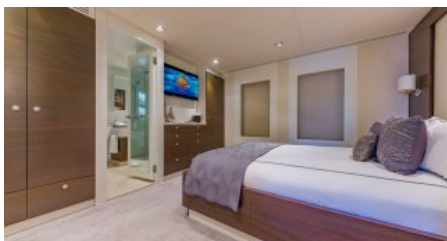

[More photos](#)

ENQUIRE NOW

+44 20 45 773 007
+1 646 905 0707
+33 749 41 21 53
+971 555 129 065

info@yachthunter.com
yachthunter.com

Scan the QR code for more information