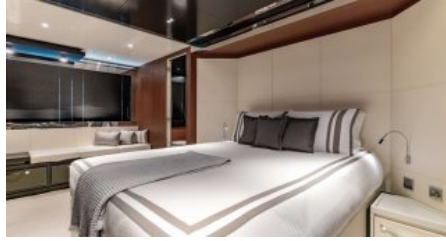

CHARTER DESTINATIONS
The Bahamas
North America

GUESTS
6

YACHT TYPE
Motor

SPECIFICATION

DIMENSIONS

LENGTH
28,5m.
BEAM
6,4m.
DRAFT
2,1m.

SPEED

CRUISING SPEED
22,0 knots