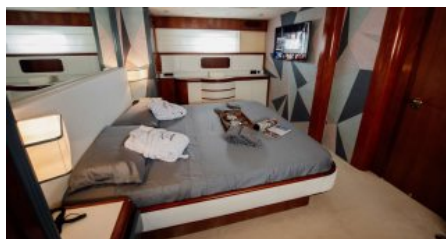

[More photos](#)

ENQUIRE NOW

+44 20 45 773 007
+1 646 905 0707
+33 749 41 21 53
+971 58 916 7360

info@yachthunter.com
yachthunter.com

Scan the QR code for more information