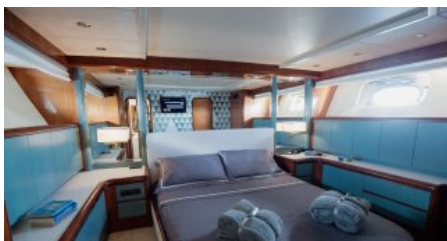

[More photos](#)

ENQUIRE NOW

+44 20 45 773 007
+1 646 905 0707
+33 749 41 21 53
+971 58 916 7360

info@yachthunter.com
yachthunter.com

Scan the QR code for more information