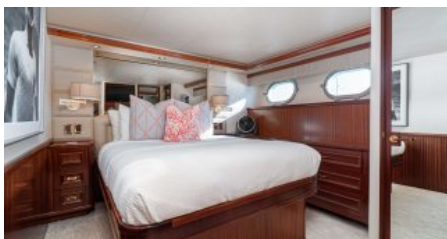

[More photos](#)

ENQUIRE NOW

+44 20 45 773 007
+33 749 41 21 53
+971 555 129 065
info@yachthunter.com
yachthunter.com

Scan the QR code for more information