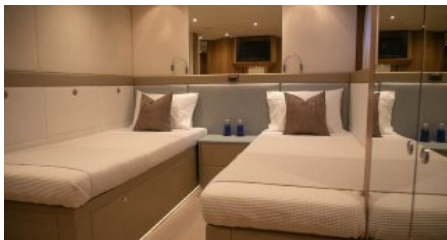

[More photos](#)

ENQUIRE NOW

+44 20 45 773 007
+1 646 905 0707
+33 749 41 21 53
+971 58 916 7360

info@yachthunter.com
yachthunter.com

Scan the QR code for more information