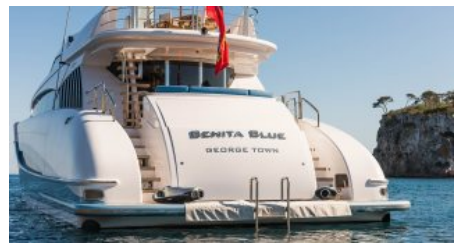

Yacht Name:

**BENITA BLUE****PRICE FROM  
€ 65 000 PER WEEK**YEAR BUILT / REFIT  
2005 / 2022CABINS  
4LENGTH  
34m./(110'7")CREW  
5BUILDER  
Evolution YachtsCHARTER DESTINATIONS  
MediterraneanGUESTS  
10YACHT TYPE  
Motor**SPECIFICATION****DIMENSIONS**LENGTH  
**33,7m.**  
BEAM  
**7,0m.**  
DRAFT  
**1,3m.****CONFIGURATION**DOUBLE  
**2**  
TWIN  
**2**  
CONVERTIBLE  
**2****SPEED**CRUISING SPEED  
**15,0 knots**  
MAXIMUM SPEED  
**24,0 knots****AMENITIES**

Air Conditioning, Jacuzzi, Stabilisers underway, WiFi

**TENDERS & TOYS**

3.8m Williams turbojet tender 98hp engine Wakeboard Waterskis 2 x SeaBobs F5 2 x Stand up paddleboards Snorkeling gear Selection of inflatables toys