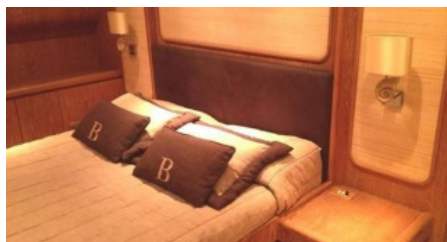

[More photos](#)

ENQUIRE NOW

+44 20 45 773 007
+33 749 41 21 53
+971 555 129 065
info@yachthunter.com
yachthunter.com

Scan the QR code for more information