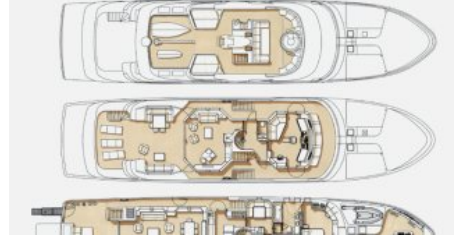

CHARTER DESTINATIONS
Australia
Oceania

GUESTS
12

YACHT TYPE
Motor

SPECIFICATION

DIMENSIONS

LENGTH
34,6m.
BEAM
8,1m.
DRAFT
2,4m.

CONFIGURATION

MASTER
1
DOUBLE
2
TWIN
2
PULLMAN
2

SPEED

CRUISING SPEED
10,0 knots
MAXIMUM SPEED
11,5 knots

AMENITIES

Air Conditioning, Gym, Jacuzzi, At-Anchor Stabilizers, Stabilizers Underway, Wi-Fi, Deck Jacuzzi

TOYS

Water-Ski, Wake Board, Inflatable water toy; Inflatable water toys; Inflatable jet-ski dock; Inflatable trampoline; Inflatable Water Park; Inflatable Floating Islands; Inflatable Loungers; Inflatable Tubes; Inflatable Rafts; Banana; Banana Boat; Inflatable water toys, Doughnut, Banana, Fishing Gear; Fishing Equipment, Scuba Diving Equipment, Dive Compressors (with Nitrox), Snorkeling Gear; Snorkelling Equipment, Kayaking; Kayaks; Kayak [Read more](#)