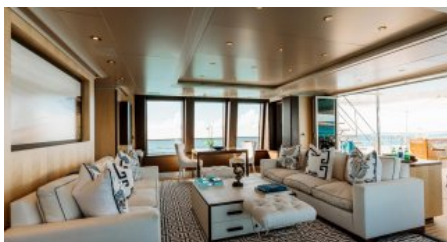

SPEED

CRUISING SPEED
12,0 knots
MAXIMUM SPEED
15,0 knots

AMENITIES

Air Conditioning, Gym, Jacuzzi, Stabilisers at anchor, Stabilisers underway, WiFi

TENDERS & TOYS

*****Both captains are PWC certified crew members New New Williams 625 Jet drive tender 2023 • 2 jet skis (Seadoo Trixx) • 1 adult Wake board • 1 kids Wake board • 1 set adult skis • 1 set kids skis • 1 slalom ski • 2 stand up paddle boards • 2 elliptical boards • 1 electric surf • 1electric foil • 3 Seabobs F5S • 1 skurf board • 1 skimboard • Pool noodles • snorkeling gear enough for 12 • 2 inflatable kayaks Towed Behind the tender • Banana • Mable • Ski • Wake board Beach & Games • 3 Collapsing tables • 12 dinning beach chairs • 16 short foldaway beach chairs • 4 large folding beach chairs • 2 gazebo's • 3 umbrellas • 2 beach blankets • Giant jenga • Hours shoe toss • Putting beer pong • Slack line • Corn hole • Volleyball • badminton • Bocce • Golf driving mat with fish food golf balls