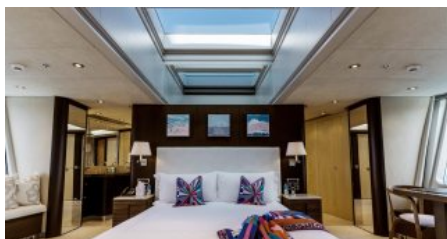

SPEED

CRUISING SPEED
12,0 knots
MAXIMUM SPEED
15,0 knots

AMENITIES

Air Conditioning, Gym, Jacuzzi, Stabilisers at anchor, Stabilisers underway, WiFi

TENDERS & TOYS

*****Both captains are PWC certified crew members New New Williams 625 Jet drive tender 2023 • 2 jet skis (Seadoo Trixx) • 1 adult Wake board • 1 kids Wake board • 1 set adult skis • 1 set kids skis • 1 slalom ski • 2 stand up paddle boards • 2 elliptical boards • 1 electric surf • 1electric foil • 3 Seabobs F5S • 1 skurf board • 1 skimboard • Pool noodles • snorkeling gear enough for 12 • 2 inflatable kayaks Towed Behind the tender • Banana • Mable • Ski • Wake board Beach & Games • 3 Collapsing tables • 12 dinning beach chairs • 16 short foldaway beach chairs • 4 large folding beach chairs • 2 gazebo's • 3 umbrellas • 2 beach blankets • Giant jenga • Hours shoe toss • Putting beer pong • Slack line • Corn hole • Volleyball • badminton • Bocce • Golf driving mat with fish food golf balls