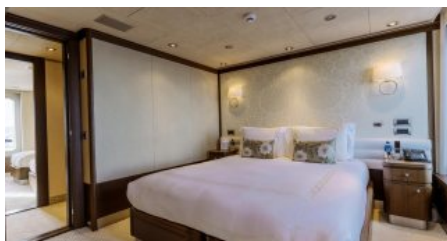

[More photos](#)

ENQUIRE NOW

+44 20 45 773 007
+1 646 905 0707
+33 749 41 21 53
+971 58 916 7360

info@yachthunter.com
yachthunter.com

Scan the QR code for more information