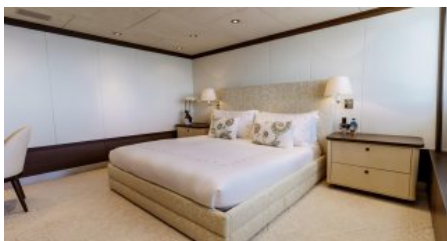

[More photos](#)

ENQUIRE NOW

+44 20 45 773 007
+1 646 905 0707
+33 749 41 21 53
+971 58 916 7360

info@yachthunter.com
yachthunter.com

Scan the QR code for more information