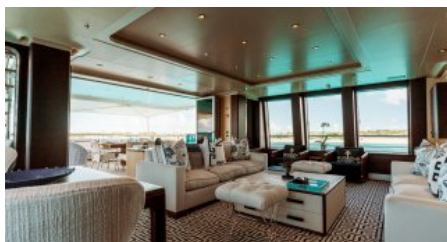

SPEED

CRUISING SPEED
12,0 knots
MAXIMUM SPEED
15,0 knots

AMENITIES

Air Conditioning, Gym, Jacuzzi, Stabilisers at anchor, Stabilisers underway, WiFi

TENDERS & TOYS

*****Both captains are PWC certified crew members New New Williams 625 Jet drive tender 2023 • 2 jet skis (Seadoo Trixx) • 1 adult Wake board • 1 kids Wake board • 1 set adult skis • 1 set kids skis • 1 slalom ski • 2 stand up paddle boards • 2 elliptical boards • 1 electric surf • 1electric foil • 3 Seabobs F5S • 1 skurf board • 1 skimboard • Pool noodles • snorkeling gear enough for 12 • 2 inflatable kayaks Towed Behind the tender • Banana • Mable • Ski • Wake board Beach & Games • 3 Collapsing tables • 12 dinning beach chairs • 16 short foldaway beach chairs • 4 large folding beach chairs • 2 gazebo's • 3 umbrellas • 2 beach blankets • Giant jenga • Hours shoe toss • Putting beer pong • Slack line • Corn hole • Volleyball • badminton • Bocce • Golf driving mat with fish food golf balls