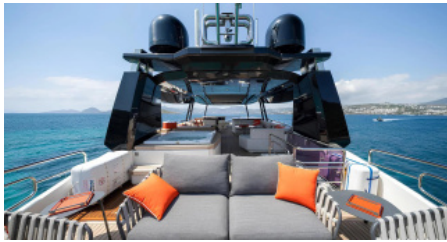

[More photos](#)

ENQUIRE NOW

+44 20 45 773 007
+33 749 41 21 53
+971 555 129 065
info@yachthunter.com
yachthunter.com

Scan the QR code for more information