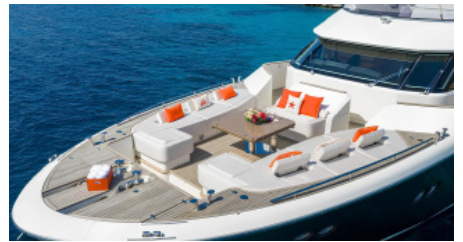

[More photos](#)

ENQUIRE NOW

+44 20 45 773 007
+33 749 41 21 53
+971 555 129 065
info@yachthunter.com
yachthunter.com

Scan the QR code for more information