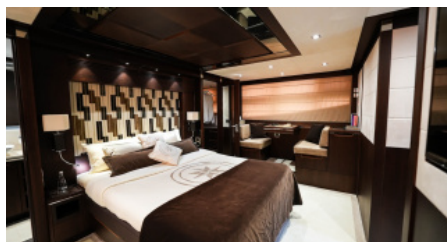

[More photos](#)

ENQUIRE NOW

+44 20 45 773 007

+33 749 41 21 53

+971 555 129 065

info@yachthunter.com

yachthunter.com

Scan the QR code for more information