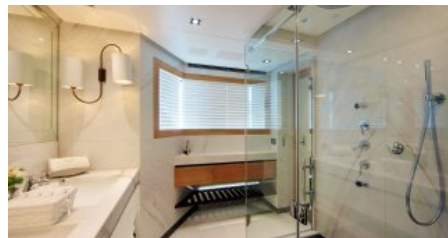

Air Conditioning, Jacuzzi, Gym, Elevator, Stabilisers at anchor, WiFi

TENDERS & TOYS

Castoldi Jet tender 6.2 m (12 guests) 1x Rescue tender 4.50 TOYS : - SEA DOO (JET-SKI) GTI - 100 Kw - SEA DOO (JET-SKI) GTX - 180 Kw - 2 x KAYAK - 2 x SEA BOB - SWIMMING FLOATING PLATFORM - SPINERA - WING JP2 - WAKEBOARD - WATERSKI - SUBLU - 2X PADDLE BOARDS - SNORKELING EQUIPMENT - FISHING EQUIPMENT