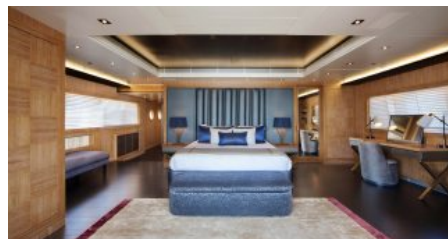

Air Conditioning, Jacuzzi, Gym, Elevator, Stabilisers at anchor, WiFi

TENDERS & TOYS

Castoldi Jet tender 6.2 m (12 guests) 1x Rescue tender 4.50 TOYS : - SEA DOO (JET-SKI) GTI - 100 Kw - SEA DOO (JET-SKI) GTX - 180 Kw - 2 x KAYAK - 2 x SEA BOB - SWIMMING FLOATING PLATFORM - SPINERA - WING JP2 - WAKEBOARD - WATERSKI - SUBLU - 2X PADDLE BOARDS - SNORKELING EQUIPMENT - FISHING EQUIPMENT