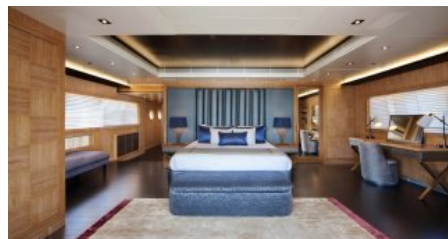

**AMENITIES**

Air Conditioning, Jacuzzi, Gym, Elevator, Stabilisers at anchor, WiFi

**TENDERS & TOYS**

Castoldi Jet tender 6.2 m ( 12 guests) 1x Rescue tender 4.50 TOYS : - SEA DOO ( JET-SKI ) GTI - 100 Kw - SEA DOO ( JET-SKI ) GTX - 180 Kw - 2 x KAYAK - 2 x SEA BOB - SWIMMING FLOATING PLATFORM - SPINERA - WING JP2 - WAKEBOARD - WATERSKI - SUBLU - 2X PADDLE BOARDS - SNORKELING EQUIPMENT - FISHING EQUIPMENT