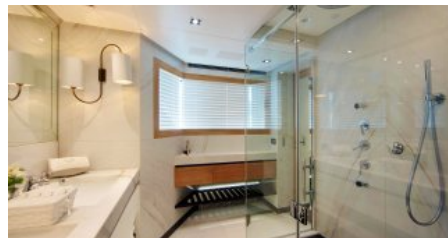

**AMENITIES**

Air Conditioning, Jacuzzi, Gym, Elevator, Stabilisers at anchor, WiFi

**TENDERS & TOYS**

Castoldi Jet tender 6.2 m ( 12 guests) 1x Rescue tender 4.50 TOYS : - SEA DOO ( JET-SKI ) GTI - 100 Kw - SEA DOO ( JET-SKI ) GTX - 180 Kw - 2 x KAYAK - 2 x SEA BOB - SWIMMING FLOATING PLATFORM - SPINERA - WING JP2 - WAKEBOARD - WATERSKI - SUBLU - 2X PADDLE BOARDS - SNORKELING EQUIPMENT - FISHING EQUIPMENT