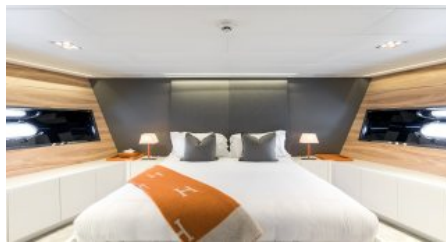

[More photos](#)

ENQUIRE NOW

+44 20 45 773 007
+1 646 905 0707
+33 749 41 21 53
+971 555 129 065

info@yachthunter.com
yachthunter.com

Scan the QR code for more information