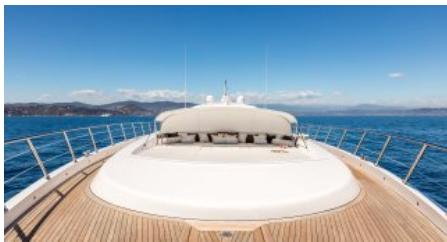

[More photos](#)

ENQUIRE NOW

+44 20 45 773 007
+1 646 905 0707
+33 749 41 21 53
+971 555 129 065

info@yachthunter.com
yachthunter.com

Scan the QR code for more information