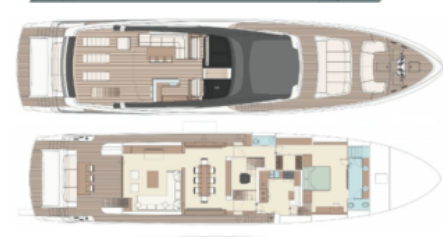

Yacht Name:

BASILIC**PRICE FROM
€ 100 000 PER WEEK**YEAR BUILT
2021LENGTH
30m./(98'1")BUILDER
RivaGUESTS
11CABINS
5CREW
5CHARTER DESTINATIONS
MediterraneanYACHT TYPE
Motor**SPECIFICATION****DIMENSIONS**LENGTH
29,9m.
BEAM
6,7m.
DRAFT
2,3m.**CONFIGURATION**DOUBLE
3
TWIN
1
CONVERTIBLE
1**SPEED**CRUISING SPEED
17,0 knots
MAXIMUM SPEED
26,0 knots**AMENITIES**

Air Conditioning, Stabilisers at anchor, Stabilisers underway

TENDERS & TOYSTender Sillinger 4,25m + 50HP Yamaha Jet ski Seadoo Spark 2x Seabob F5S 2x Stand up paddle Waterski Junior waterski Wakeboard
Wakeboard junior Snorkelling gear