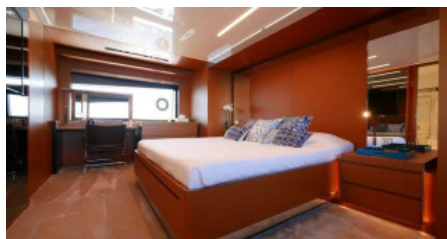

[More photos](#)

ENQUIRE NOW

+44 20 45 773 007
+33 749 41 21 53
+971 555 129 065
info@yachthunter.com
yachthunter.com

Scan the QR code for more information