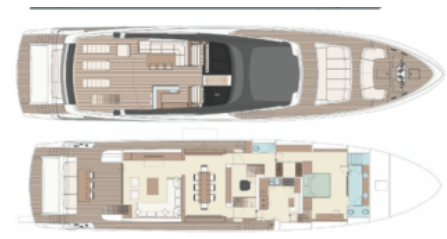

MASTER
1
DOUBLE
3
TWIN
1
PULLMAN
1

SPEED

CRUISING SPEED
17,0 knots
MAXIMUM SPEED
26,0 knots

AMENITIES

..... [Read more](#)

TOYS

.....

[More photos](#)