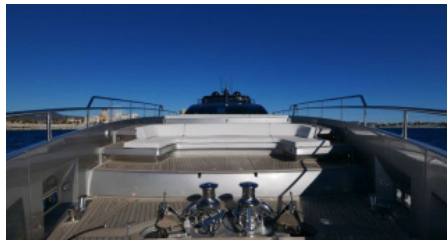

MASTER
1
DOUBLE
3
TWIN
1
PULLMAN
1

SPEED

CRUISING SPEED
17,0 knots
MAXIMUM SPEED
26,0 knots

AMENITIES

..... [Read more](#)

TOYS

.....

[More photos](#)