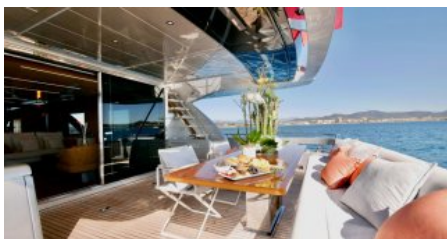

MASTER
1
DOUBLE
3
TWIN
1
PULLMAN
1

SPEED

CRUISING SPEED
17,0 knots
MAXIMUM SPEED
26,0 knots

AMENITIES

..... [Read more](#)

TOYS

.....

[More photos](#)