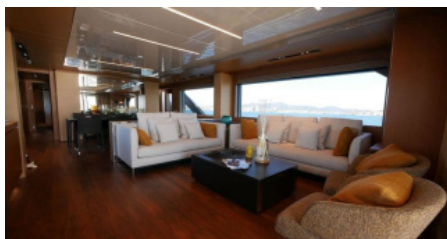

[More photos](#)

ENQUIRE NOW

+44 20 45 773 007
+33 749 41 21 53
+971 555 129 065
info@yachthunter.com
yachthunter.com

Scan the QR code for more information