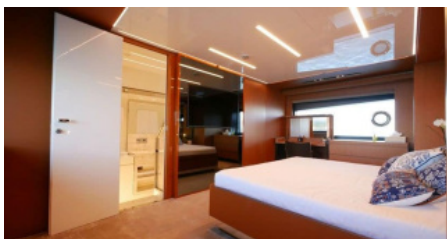

[More photos](#)

ENQUIRE NOW

+44 20 45 773 007
+33 749 41 21 53
+971 555 129 065
info@yachthunter.com
yachthunter.com

Scan the QR code for more information