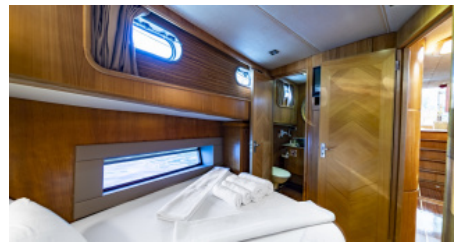

[More photos](#)

ENQUIRE NOW

+44 20 45 773 007
+33 749 41 21 53
+971 555 129 065
info@yachthunter.com
yachthunter.com

Scan the QR code for more information