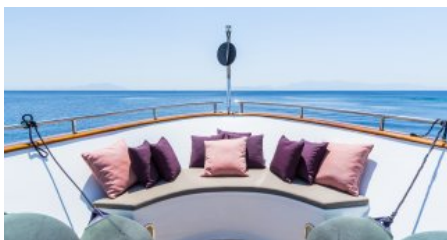

1 x Williams 6.25m Jet Tender 1 x Novurania 4.60m Yamaha 70 outboard 1 x Jetski 2 x stand up paddleboards 1 x Seabobs Wake board 1 x electric surfboard Knee board Water ski Scuba diving equipment Towable two seater Mable Ringo Snorkelling equipment Fishing equipment