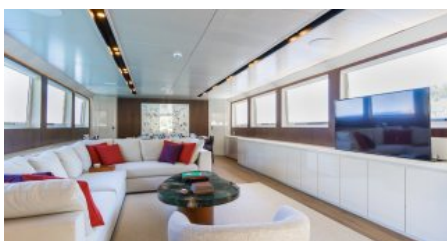

[More photos](#)

ENQUIRE NOW

+44 20 45 773 007
+1 646 905 0707
+33 749 41 21 53
+971 58 916 7360

info@yachthunter.com
yachthunter.com

Scan the QR code for more information