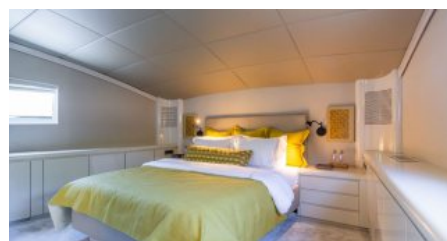

[More photos](#)

ENQUIRE NOW

+44 20 45 773 007
+1 646 905 0707
+33 749 41 21 53
+971 58 916 7360

info@yachthunter.com
yachthunter.com

Scan the QR code for more information