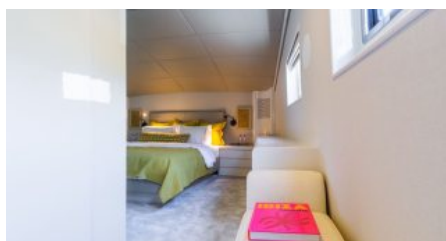

[More photos](#)

ENQUIRE NOW

+44 20 45 773 007
+1 646 905 0707
+33 749 41 21 53
+971 58 916 7360

info@yachthunter.com
yachthunter.com

Scan the QR code for more information