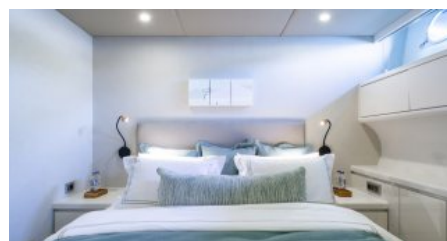

[More photos](#)

ENQUIRE NOW

+44 20 45 773 007
+1 646 905 0707
+33 749 41 21 53
+971 58 916 7360

info@yachthunter.com
yachthunter.com

Scan the QR code for more information