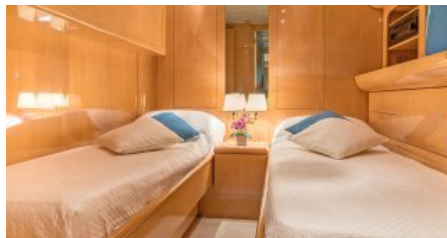

[More photos](#)

ENQUIRE NOW

+44 20 45 773 007
+33 749 41 21 53
+971 555 129 065
info@yachthunter.com
yachthunter.com

Scan the QR code for more information