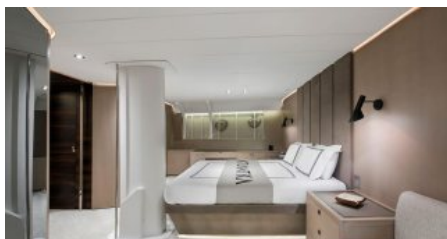

SPEED

CRUISING SPEED
10,0 knots
MAXIMUM SPEED
12,0 knots

AMENITIES

Sun Deck, Wi-Fi, Swimming platform, Sunpads, Air Conditioning

TOYS

Seadoo Jet-Ski, Seadoo Jet-Ski

[More photos](#)

ENQUIRE NOW