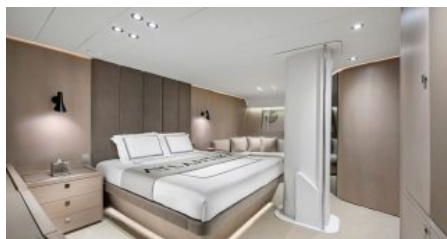

SPEED

CRUISING SPEED
10,0 knots
MAXIMUM SPEED
12,0 knots

AMENITIES

Sun Deck, Wi-Fi, Swimming platform, Sunpads, Air Conditioning

TOYS

Seadoo Jet-Ski, Seadoo Jet-Ski

[More photos](#)

ENQUIRE NOW