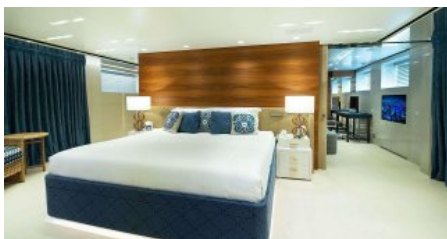

CONFIGURATION

MASTER
1
DOUBLE
1
TWIN
2

SPEED

CRUISING SPEED
18,0 knots

AMENITIES

.....
TOYS
[Read more](#)

[More photos](#)

ENQUIRE NOW