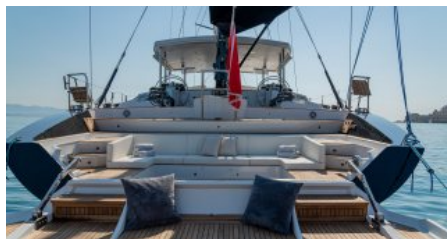

[More photos](#)

ENQUIRE NOW

+44 20 45 773 007
+1 646 905 0707
+33 749 41 21 53
+971 555 129 065

info@yachthunter.com
yachthunter.com

Scan the QR code for more information