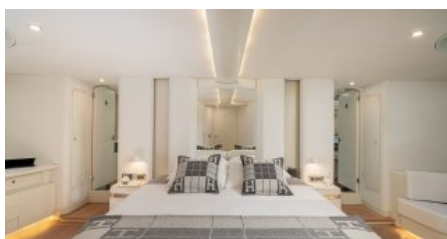

[More photos](#)

ENQUIRE NOW

+44 20 45 773 007
+1 646 905 0707
+33 749 41 21 53
+971 555 129 065

info@yachthunter.com
yachthunter.com

Scan the QR code for more information