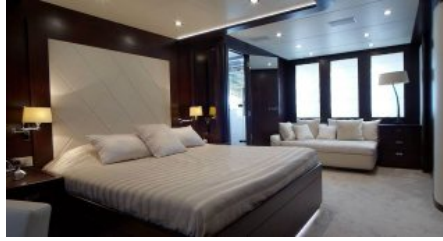

Yacht Name:

ASCENSION - 37M**PRICE FROM
€ 100 000 PER WEEK**YEAR BUILT / REFIT
2010 / 2020LENGTH
37m./(121'5")BUILDER
CouachGUESTS
10CABINS
5CREW
5CHARTER DESTINATIONS
MediterraneanYACHT TYPE
Motor**SPECIFICATION****DIMENSIONS**LENGTH
37,0m.
BEAM
7,3m.
DRAFT
2,1m.**CONFIGURATION**DOUBLE
3
TWIN
2
PULLMAN
2**SPEED**CRUISING SPEED
18,0 knots
MAXIMUM SPEED
25,0 knots**AMENITIES**

Air Conditioning, Jacuzzi, Stabilisers at anchor, Stabilisers underway, WiFi

TENDERS & TOYS

Tender : 5,03m Williams 110 hp Diesel (2020) Waverunner Sea-doo Wake pro 3 seats - 230 HP (2021) 5x Seabobs F5S & F5SR (3 New F5 SR 2023) 2x Stand up Paddle Water skis & Wakeboard Floating platforms with two "comfort seats" and C-dock for Seabobs Towable & Inflatable Toys (Banana, Donut) Snorkeling gear Diving equipments (by rendez-vous) Netflix & Sonos system