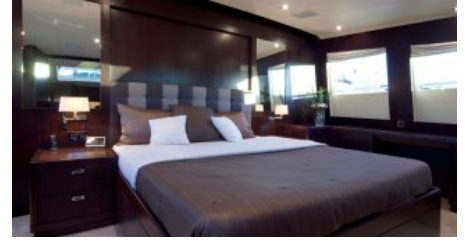

Yacht Name:

ASCENSION - 37M**PRICE FROM
€ 100 000 PER WEEK**YEAR BUILT / REFIT
2010 / 2020LENGTH
37m./(121'5")BUILDER
CouachGUESTS
10CABINS
5CREW
5CHARTER DESTINATIONS
MediterraneanYACHT TYPE
Motor**SPECIFICATION****DIMENSIONS**LENGTH
37,0m.
BEAM
7,3m.
DRAFT
2,1m.**CONFIGURATION**DOUBLE
3
TWIN
2
PULLMAN
2**SPEED**CRUISING SPEED
18,0 knots
MAXIMUM SPEED
25,0 knots**AMENITIES**

Air Conditioning, Jacuzzi, Stabilisers at anchor, Stabilisers underway, WiFi

TENDERS & TOYS

Tender : 5,03m Williams 110 hp Diesel (2020) Waverunner Sea-doo Wake pro 3 seats - 230 HP (2021) 5x Seabobs F5S & F5SR (3 New F5 SR 2023) 2x Stand up Paddle Water skis & Wakeboard Floating platforms with two "comfort seats" and C-dock for Seabobs Towable & Inflatable Toys (Banana, Donut) Snorkeling gear Diving equipments (by rendez-vous) Netflix & Sonos system