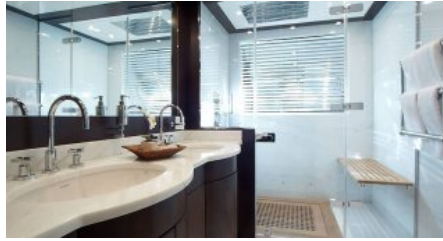

[More photos](#)

ENQUIRE NOW

+44 20 45 773 007
+1 646 905 0707
+33 749 41 21 53
+971 58 916 7360

info@yachthunter.com
yachthunter.com

Scan the QR code for more information