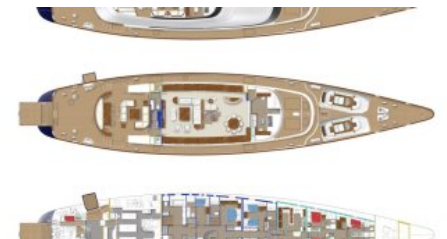

Yacht Name:

ASAHI

**PRICE FROM
\$ 240 000 PER WEEK**

YEAR BUILT / REFIT
2009 / 2023

CABINS
6

LENGTH
56m./(183'9")

CREW
10

BUILDER
Perini Navi

LOCATION SUMMER
Spain
France
Croatia
Greece
Italy
Malta
Montenegro
Portugal
Slovenia
LOCATION WINTER
Caribbean

GUESTS
12

YACHT TYPE
Sail

SPECIFICATION

DIMENSIONS

LENGTH
56,0m.
BEAM
11,5m.
DRAFT
3,8m.

CONFIGURATION

DOUBLE
3
TWIN
3
PULLMAN
2

SPEED

CRUISING SPEED
12,0 knots
MAXIMUM SPEED
16,0 knots

AMENITIES

Air Conditioning, Jacuzzi, Gym, Wi-Fi

[More photos](#)

ENQUIRE NOW

+44 20 45 773 007
+1 646 905 0707
+33 749 41 21 53
+971 555 129 065