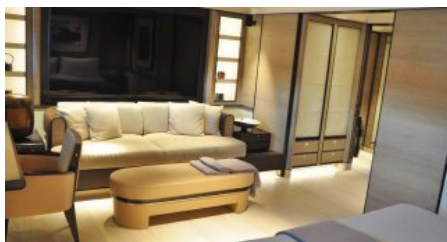

DOUBLE
3
TWIN
3
PULLMAN
2

SPEED

CRUISING SPEED
12,0 knots
MAXIMUM SPEED
16,0 knots

AMENITIES

Air Conditioning, Jacuzzi, Gym, Wi-Fi

[More photos](#)

ENQUIRE NOW

+44 20 45 773 007
+1 646 905 0707
+33 749 41 21 53
+971 555 129 065