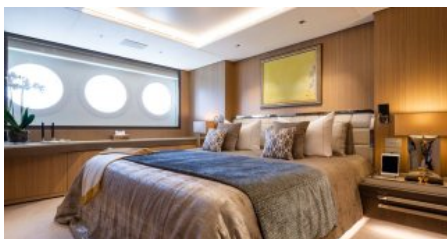

[More photos](#)

ENQUIRE NOW

+44 20 45 773 007
+1 646 905 0707
+33 749 41 21 53
+971 58 916 7360

info@yachthunter.com
yachthunter.com

Scan the QR code for more information