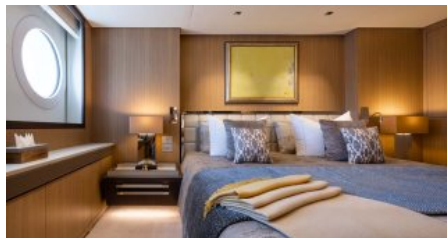

[More photos](#)

ENQUIRE NOW

+44 20 45 773 007
+1 646 905 0707
+33 749 41 21 53
+971 58 916 7360

info@yachthunter.com
yachthunter.com

Scan the QR code for more information