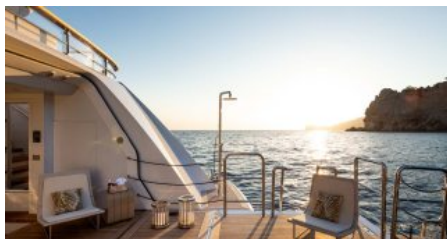

[More photos](#)

ENQUIRE NOW

+44 20 45 773 007
+1 646 905 0707
+33 749 41 21 53
+971 58 916 7360

info@yachthunter.com
yachthunter.com

Scan the QR code for more information