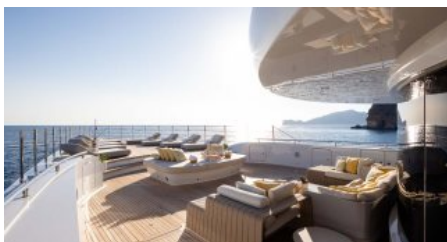

[More photos](#)

ENQUIRE NOW

+44 20 45 773 007
+1 646 905 0707
+33 749 41 21 53
+971 58 916 7360

info@yachthunter.com
yachthunter.com

Scan the QR code for more information