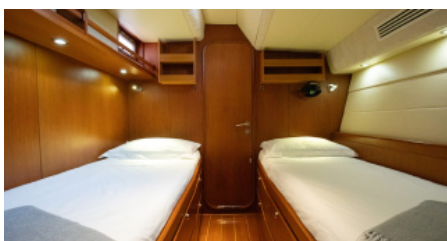

[More photos](#)

ENQUIRE NOW

+44 20 45 773 007
+33 749 41 21 53
+971 555 129 065
info@yachthunter.com
yachthunter.com

Scan the QR code for more information