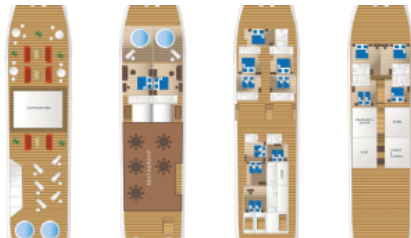

Yacht Name:

ARETHA

PRICE FROM
€ 75 500 PER WEEK

YEAR BUILT
2018

CABINS
15

SPECIFICATION

DIMENSIONS

LENGTH
45,2m.
BEAM
8,8m.
DRAFT
2,7m.

LENGTH
45m./(148'5")

CREW
12

SPEED

CRUISING SPEED
8,0 knots

BUILDER
Odisej d.o.o.

CHARTER DESTINATIONS
Croatia

GUESTS
30

YACHT TYPE
Motor