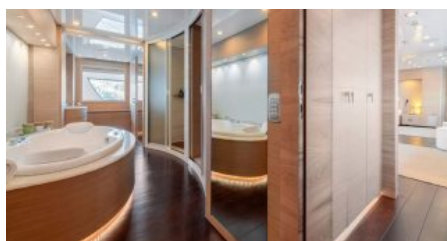

AMENITIES

Air Conditioning, Gym, Jacuzzi, At-Anchor Stabilizers, Stabilizers Underway, Wi-Fi

[More photos](#)

ENQUIRE NOW

+44 20 45 773 007
+1 646 905 0707
+33 749 41 21 53
+971 555 129 065

info@yachthunter.com
yachthunter.com