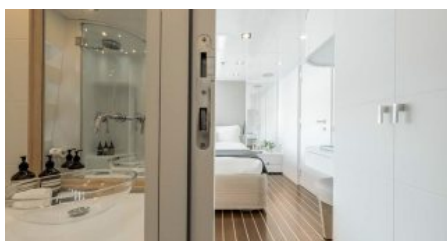

AMENITIES

Air Conditioning, Gym, Jacuzzi, At-Anchor Stabilizers, Stabilizers Underway, Wi-Fi

[More photos](#)

ENQUIRE NOW

+44 20 45 773 007
+1 646 905 0707
+33 749 41 21 53
+971 555 129 065

info@yachthunter.com
yachthunter.com