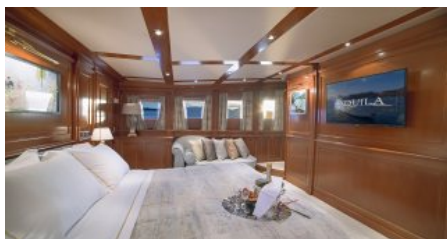

[More photos](#)

ENQUIRE NOW

+44 20 45 773 007
+33 749 41 21 53
+971 555 129 065
info@yachthunter.com
yachthunter.com

Scan the QR code for more information