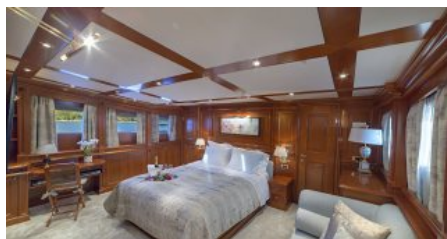

[More photos](#)

ENQUIRE NOW

+44 20 45 773 007
+33 749 41 21 53
+971 555 129 065
info@yachthunter.com
yachthunter.com

Scan the QR code for more information