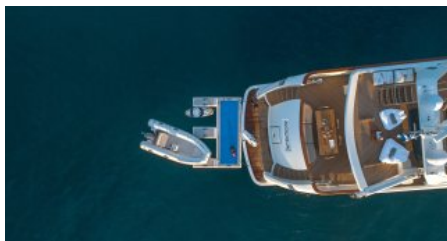

[More photos](#)

ENQUIRE NOW

+44 20 45 773 007
+33 749 41 21 53
+971 555 129 065
info@yachthunter.com
yachthunter.com

Scan the QR code for more information