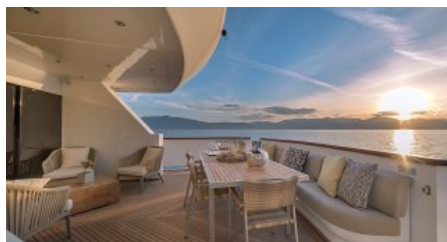

[More photos](#)

ENQUIRE NOW

+44 20 45 773 007
+33 749 41 21 53
+971 555 129 065
info@yachthunter.com
yachthunter.com

Scan the QR code for more information