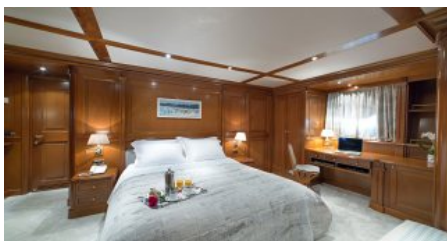

[More photos](#)

ENQUIRE NOW

+44 20 45 773 007
+33 749 41 21 53
+971 555 129 065
info@yachthunter.com
yachthunter.com

Scan the QR code for more information