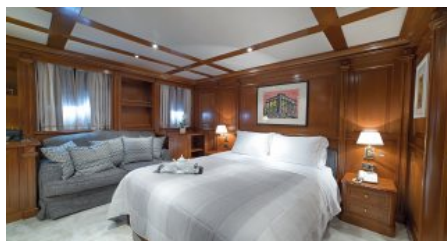

[More photos](#)

ENQUIRE NOW

+44 20 45 773 007
+33 749 41 21 53
+971 555 129 065
info@yachthunter.com
yachthunter.com

Scan the QR code for more information